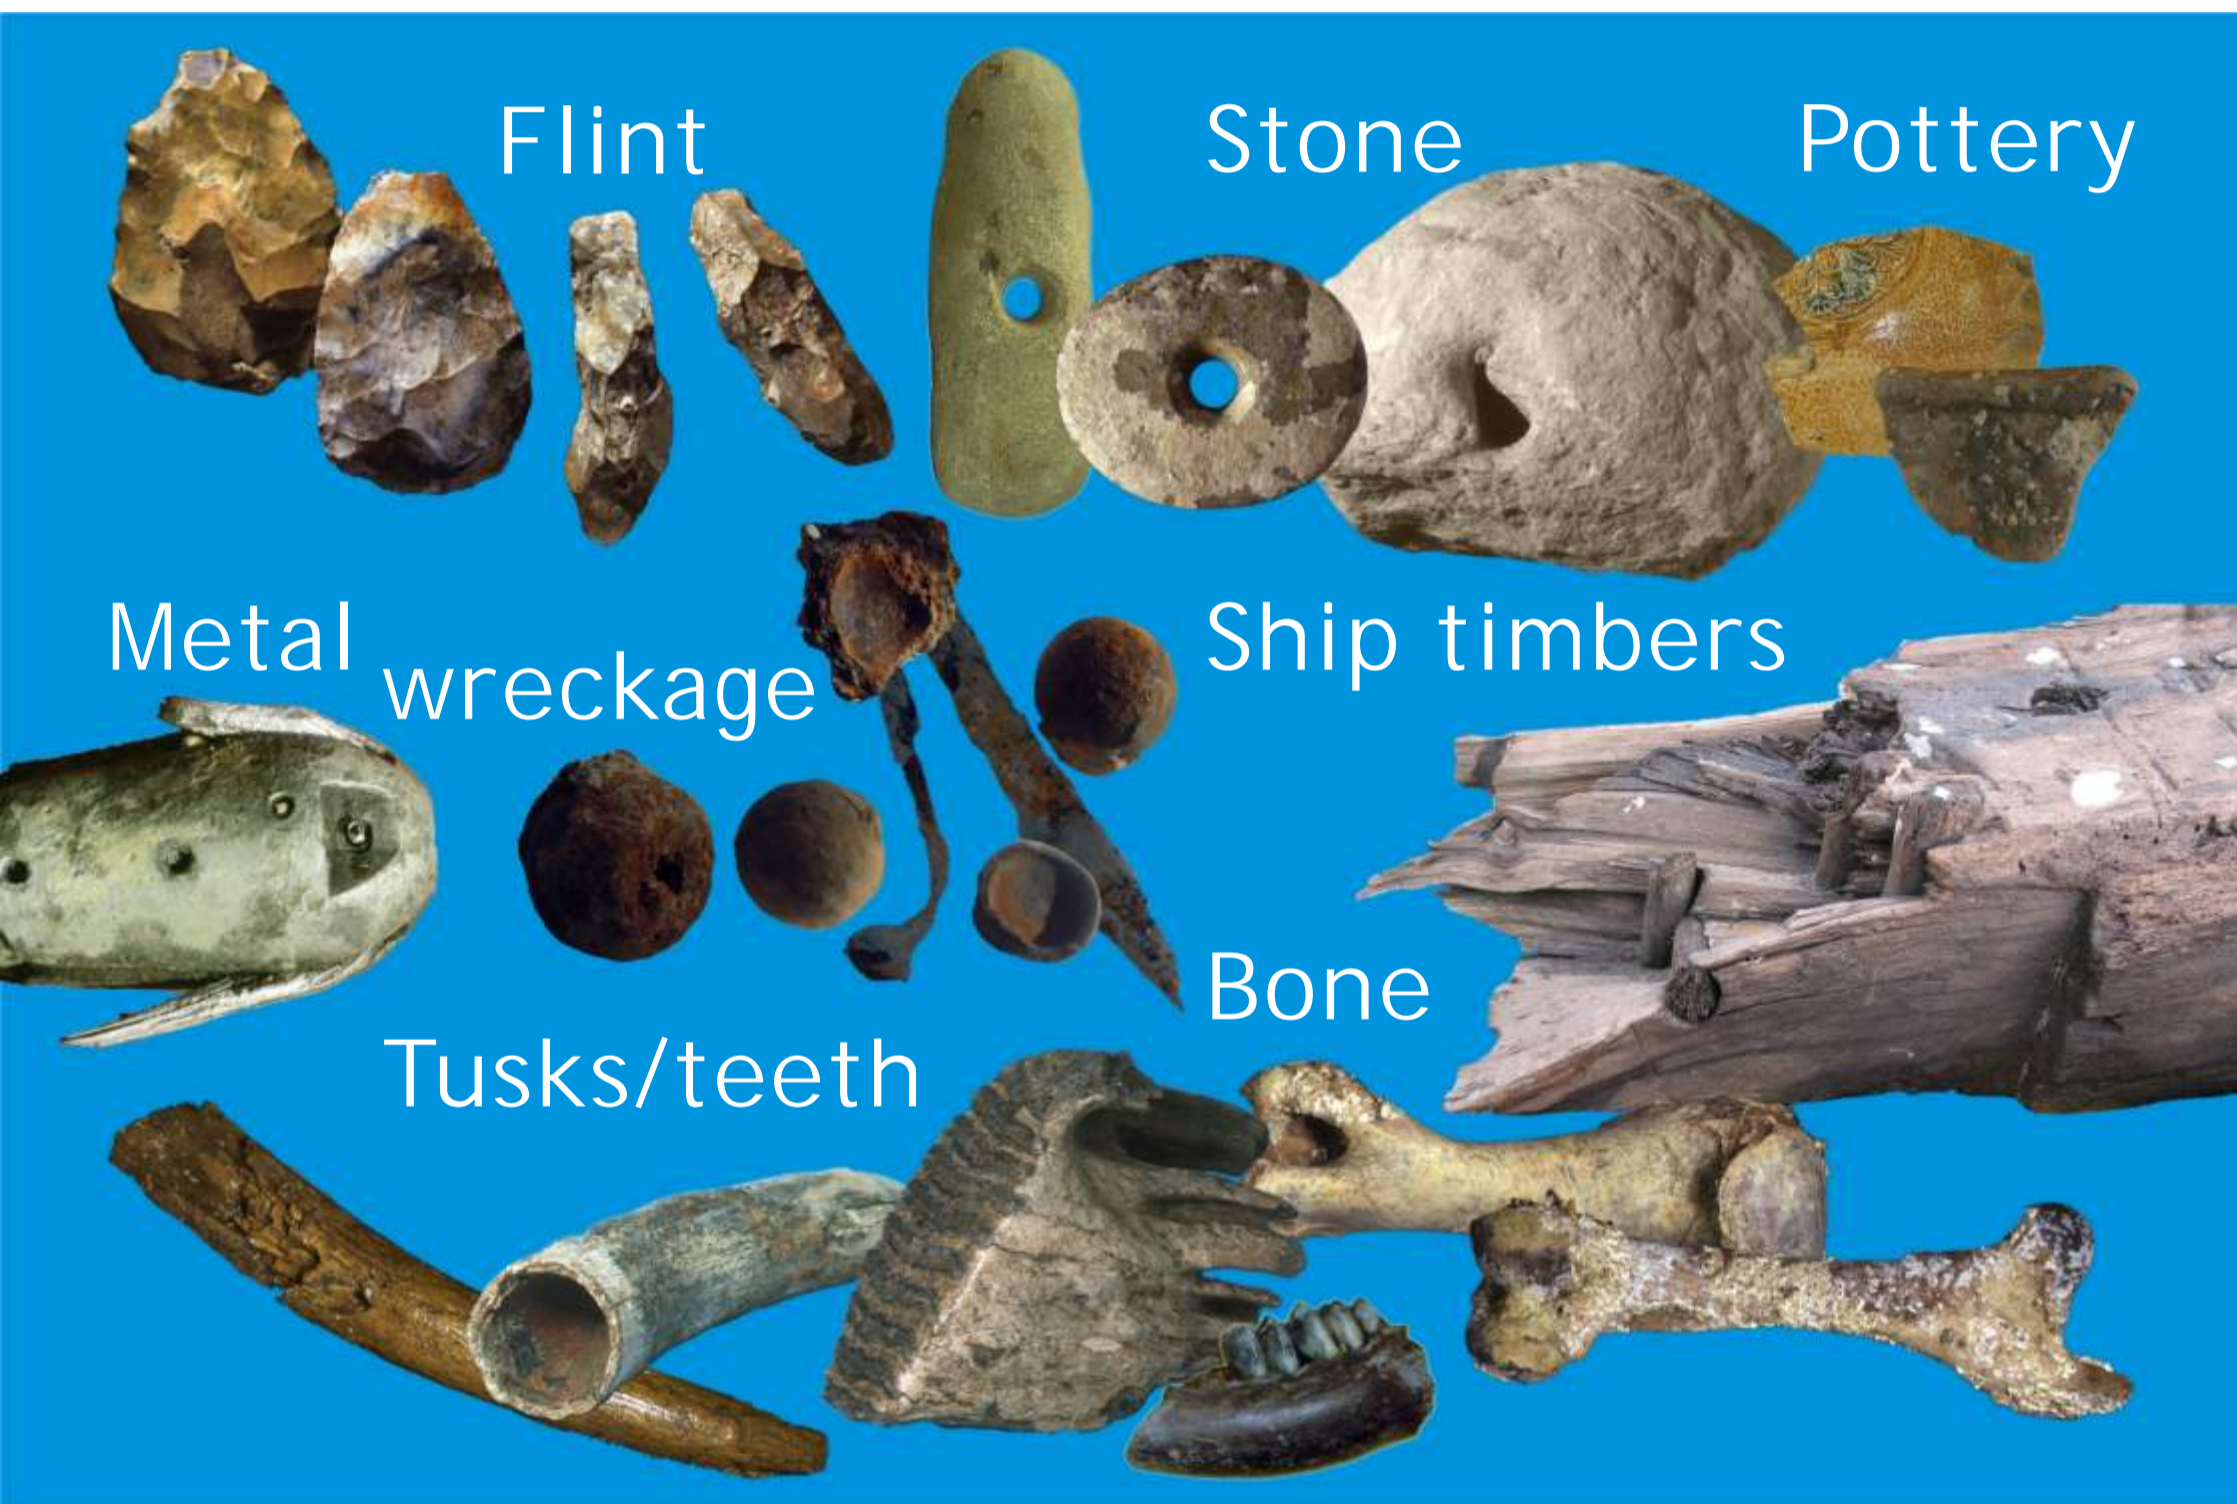

What have you found?

What you discover helps us to find out about the past.

It helps us to protect important sites.

It allows us to show people the richness of our marine historic environment.

If you find something that you think might be of archaeological or historical interest, please report it to your Site Champion.

Your Site Champion is

Protocol for reporting finds of archaeological interest
British Marine Aggregate Producers Association
and English Heritage

Prepared by

Wessex Archaeology 